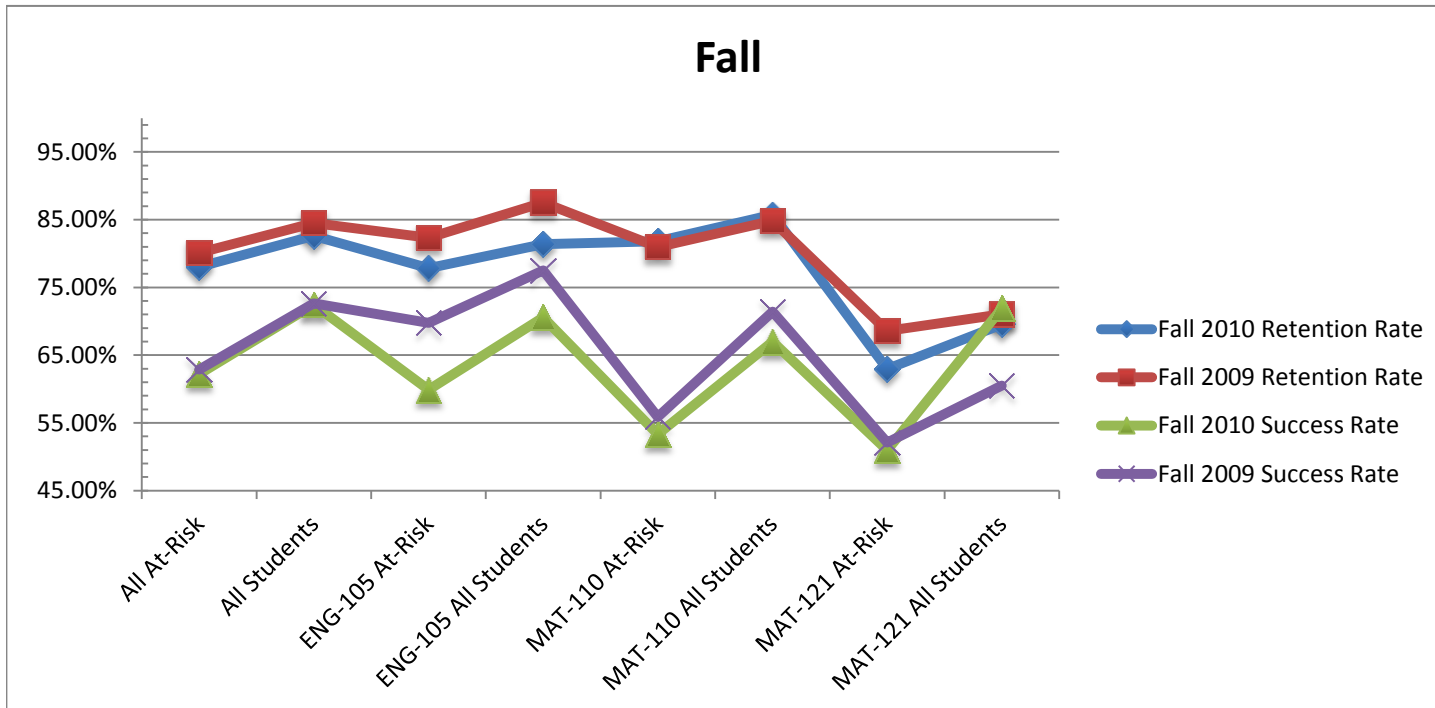

Student	Fall 2010 Retention Rate	Fall 2009 Retention Rate	Fall 2010 Success Rate	Fall 2009 Success Rate
All At-Risk	78.05%	80.13%	62.21%	62.84%
All Students	82.60%	84.51%	72.48%	72.66%
ENG-105 At-Risk	77.87%	82.33%	59.90%	69.76%
ENG-105 All Students	81.38%	87.53%	70.59%	77.53%
MAT-110 At-Risk	81.82%	80.95%	53.33%	55.88%
MAT-110 All Students	85.71%	84.85%	66.96%	71.43%
MAT-121 At-Risk	62.96%	68.57%	50.98%	52.08%
MAT-121 All Students	69.53%	71.03%	71.91%	60.53%

ENG-105 English Composition I
MAT-110 Math for Liberal Arts
MAT-121 College Algebra